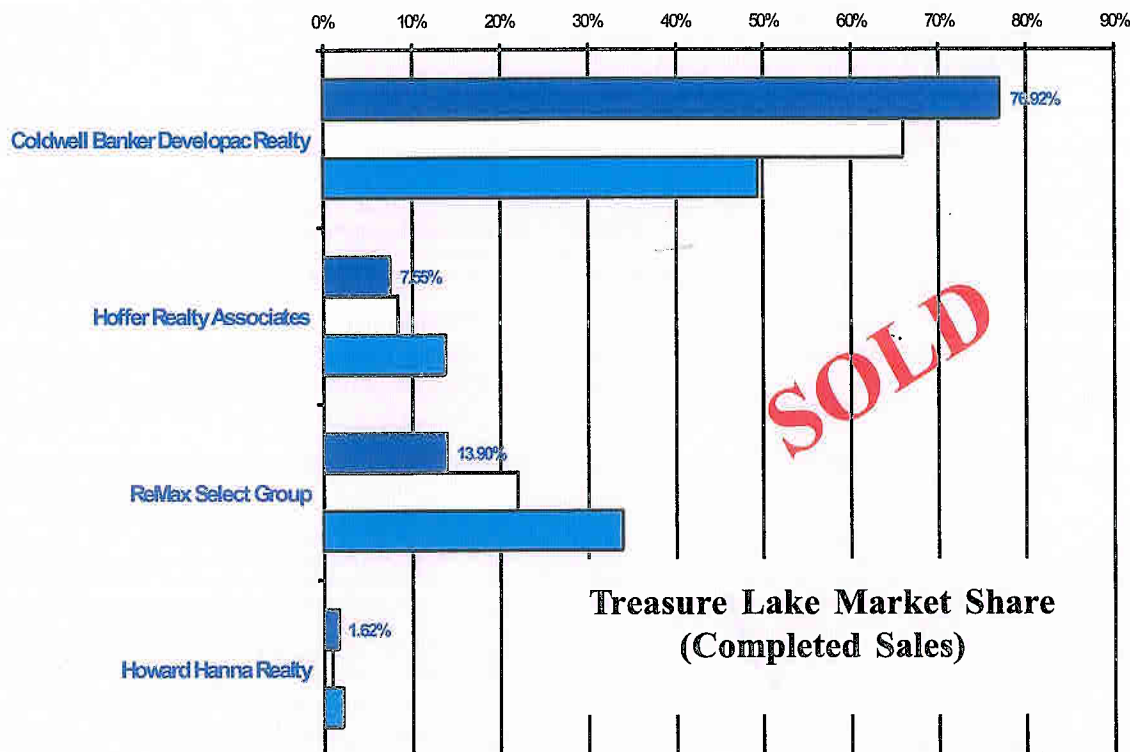

We never stop moving.™

**COLDWELL
BANKER**

**DEVELOPAC
REALTY**

Why list your Treasure Lake Home with COLDWELL BANKER?

Because, it's the SMART CHOICE!

SOLD

Coldwell Banker Developac Realty

998 Beaver Drive   1102 Coral Reef Road
DuBois   Treasure Lake
375-1167   375-4400

Email: developac@coldwellbanker.com

1. This representation is based in whole or in part on data supplied by the Clearfield-Jefferson Association of Realtors or its multiple listing service. Neither the board nor its MLS guarantees or is in any way responsible for its accuracy. Data maintained by the board or its MLS may not reflect all real estate activity in the market.
2. Market share is among DuBois MLS participants only. The above figures were obtained and computed from data obtained from the Clearfield-Jefferson Association of Realtors multiple listing service as of 11/4/09. The above does not include the sale of commercial or non-MLS listed properties.
3. Sold listings volumes reflect which office actually sold the property whether or not it was their listing. The dollar amounts stated were calculated using the single count method.
4. The market area consists of City of DuBois, Sandy Township including Treasure Lake, and nearby communities.

Each office is independently owned and operated.

Search all listings at developac.com